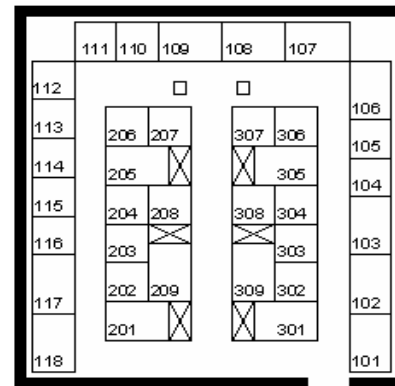

NEW DELHI
Pragati Maidan
11th & 12th December 2010

City	Date	Venue*	4 Sq.Mtr. Booth	6 Sq.Mtr. Booth
Kathmandu	27th & 28th Nov 2010	The Everest Hotel	US\$ 1800	US\$ 2400
Bangalore	04th & 05th Dec 2010	Hotel Le Meridien	US\$ 1800	US\$ 2400
Hyderabad	07th & 08th Dec 2010	Hotel Taj Deccan	US\$ 1800	US\$ 2400
New Delhi	11th & 12th Dec 2010	Pragati Maidan	US\$ 1800	US\$ 2400
Corner Booth (Two side open) will cost 20% extra			Service Charge @ 10.00% Extra	

DON'T MISS!!!
BOOK YOUR BOOTH NOW

* Organizers reserve the right to change the venue / layout at their sole discretion.

India International Education Fair - Fall 2010

Mumbai - Chandigarh - Patna - Ranchi

Gateway to World Education

MUMBAI
Nehru Centre
14th & 15th December 2010

CHANDIGARH
Hotel Aroma
18th & 19th December 2010

PATNA
Hotel Chanakya
22nd & 23rd December 2010

Stall Size	6 Sqmtr.	4 Sqmtr.	Total
Qty.	04 Stalls	30 Stalls	34 Stalls

RANCHI
Hotel Capitol Hill
25th & 26th December 2010

DON'T MISS!!!
BOOK YOUR BOOTH NOW

City	Date	Venue*	4 Sq.Mtr. Booth	6 Sq.Mtr. Booth
Mumbai	14th & 15th Dec 2010	Nehru Centre	US\$ 1800	US\$ 2400
Chandigarh	18th & 19th Dec 2010	The Aroma Hotel	US\$ 1800	US\$ 2400
Patna	22nd & 23rd Dec 2010	Hotel Chanakya	US\$ 1800	US\$ 2400
Ranchi	25th & 26th Dec 2010	Hotel Capitol Hill	US\$ 1800	US\$ 2400
Corner Booth (Two side open) will cost 20% extra			Service Charge @ 10.00% Extra	