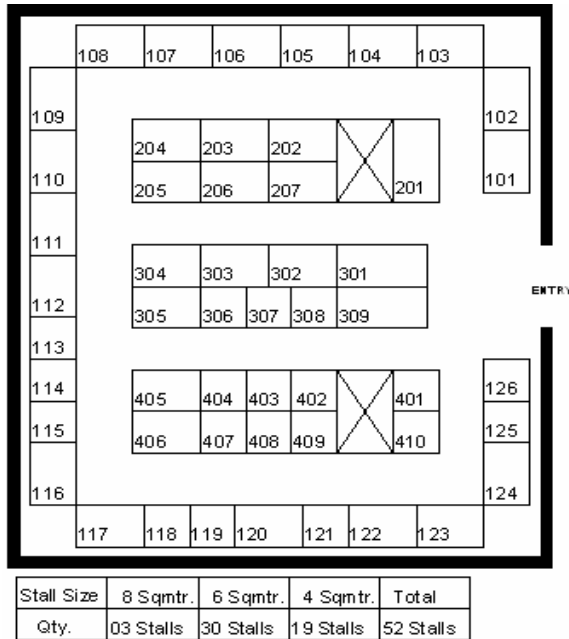

BANGALORE
Hotel Le Meridien
04th & 05th December 2010