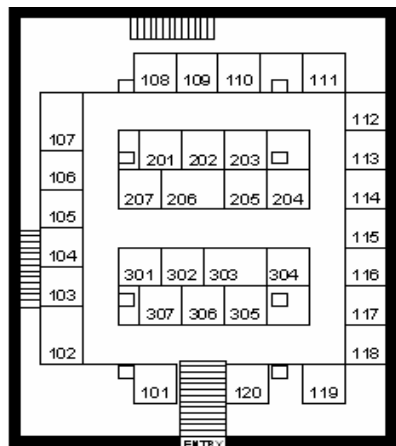

Gateway to World Education

MUMBAI
Nehru Centre
14th & 15th December 2010

CHANDIGARH
Hotel Aroma
18th & 19th December 2010

PATNA
Hotel Chanakya
22nd & 23rd December 2010

Stall Size	6 Sqmtr.	4 Sqmtr.	Total
Qty.	04 Stalls	30 Stalls	34 Stalls

RANCHI
Hotel Capitol Hill
25th & 26th December 2010

DON'T MISS!!!
BOOK YOUR BOOTH NOW

City	Date	Venue*	4 Sq.Mtr. Booth	6 Sq.Mtr. Booth
Mumbai	14th & 15th Dec 2010	Nehru Centre	US\$ 1800	US\$ 2400
Chandigarh	18th & 19th Dec 2010	The Aroma Hotel	US\$ 1800	US\$ 2400
Patna	22nd & 23rd Dec 2010	Hotel Chanakya	US\$ 1800	US\$ 2400
Ranchi	25th & 26th Dec 2010	Hotel Capitol Hill	US\$ 1800	US\$ 2400
Corner Booth (Two side open) will cost 20% extra			Service Charge @ 10.00% Extra	