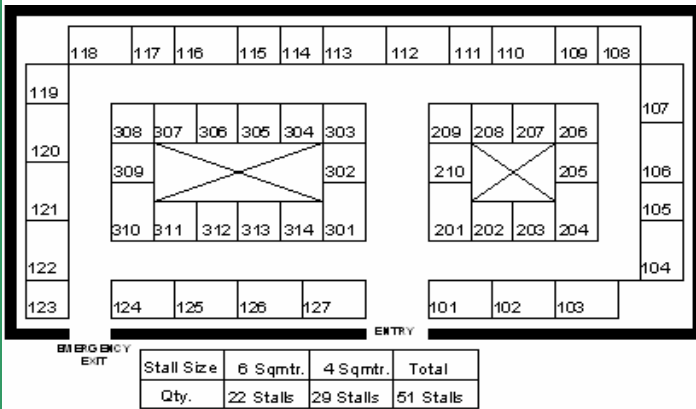

India International Education Fair - Fall 2010

Kathmandu - Bangalore - Hyderabad - New Delhi

KATHMANDU
The Everest Hotel
27th & 28th November 2010