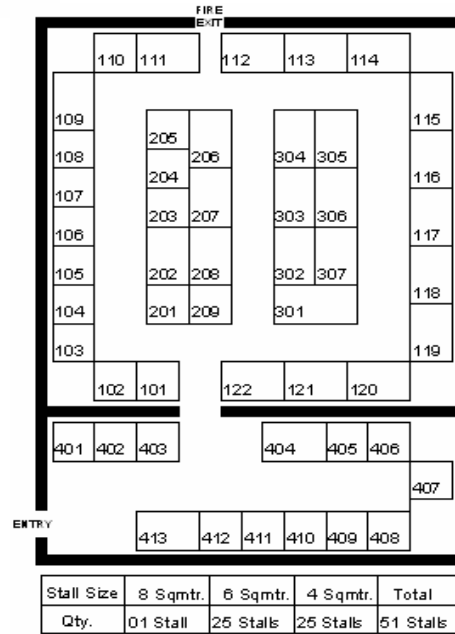

HYDERABAD
Hotel Taj Deccan
07th & 08th December 2010