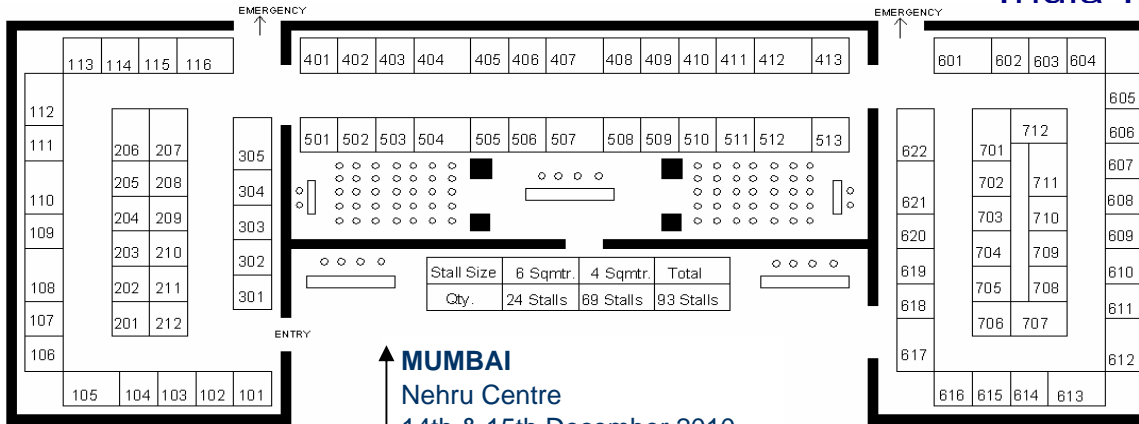

NEW DELHI
Pragati Maidan
11th & 12th December 2010

City	Date	Venue*	4 Sq.Mtr. Booth	6 Sq.Mtr. Booth
Kathmandu	27th & 28th Nov 2010	The Everest Hotel	US\$ 1800	US\$ 2400
Bangalore	04th & 05th Dec 2010	Hotel Le Meridien	US\$ 1800	US\$ 2400
Hyderabad	07th & 08th Dec 2010	Hotel Taj Deccan	US\$ 1800	US\$ 2400
New Delhi	11th & 12th Dec 2010	Pragati Maidan	US\$ 1800	US\$ 2400
Corner Booth (Two side open) will cost 20% extra			Service Charge @ 10.00% Extra	

DON'T MISS!!!
BOOK YOUR BOOTH NOW

* Organizers reserve the right to change the venue / layout at their sole discretion.

India International Education Fair - Fall 2010

Mumbai - Chandigarh - Patna - Ranchi

Gateway to World Education

MUMBAI
Nehru Centre
14th & 15th December 2010

CHANDIGARH
Hotel Aroma
18th & 19th December 2010

PATNA
Hotel Chanakya
22nd & 23rd December 2010

Stall Size	6 Sqmtr.	4 Sqmtr.	Total
Qty.	04 Stalls	30 Stalls	34 Stalls

RANCHI
Hotel Capitol Hill
25th & 26th December 2010

DON'T MISS!!!
BOOK YOUR BOOTH NOW

City	Date	Venue*	4 Sq.Mtr. Booth	6 Sq.Mtr. Booth
Mumbai	14th & 15th Dec 2010	Nehru Centre	US\$ 1800	US\$ 2400
Chandigarh	18th & 19th Dec 2010	The Aroma Hotel	US\$ 1800	US\$ 2400
Patna	22nd & 23rd Dec 2010	Hotel Chanakya	US\$ 1800	US\$ 2400
Ranchi	25th & 26th Dec 2010	Hotel Capitol Hill	US\$ 1800	US\$ 2400
Corner Booth (Two side open) will cost 20% extra			Service Charge @ 10.00% Extra	