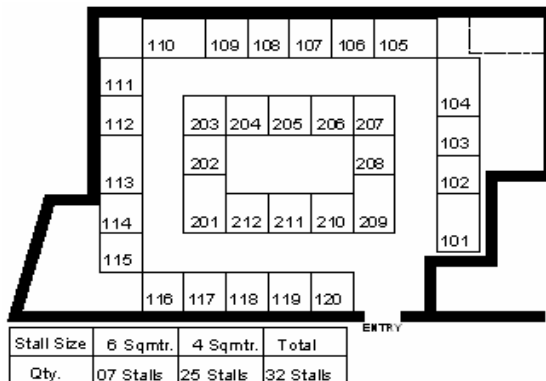

Gateway to World Education

MUMBAI
Nehru Centre
14th & 15th December 2010

CHANDIGARH
Hotel Aroma
18th & 19th December 2010

PATNA
Hotel Chanakya
22nd & 23rd December 2010

Stall Size	6 Sqmtr.	4 Sqmtr.	Total
Qty.	04 Stalls	30 Stalls	34 Stalls

RANCHI
Hotel Capitol Hill
25th & 26th December 2010

DON'T MISS!!!
BOOK YOUR BOOTH NOW

City	Date	Venue*	4 Sq.Mtr. Booth	6 Sq.Mtr. Booth
Mumbai	14th & 15th Dec 2010	Nehru Centre	US\$ 1800	US\$ 2400
Chandigarh	18th & 19th Dec 2010	The Aroma Hotel	US\$ 1800	US\$ 2400
Patna	22nd & 23rd Dec 2010	Hotel Chanakya	US\$ 1800	US\$ 2400
Ranchi	25th & 26th Dec 2010	Hotel Capitol Hill	US\$ 1800	US\$ 2400
Corner Booth (Two side open) will cost 20% extra			Service Charge @ 10.00% Extra	