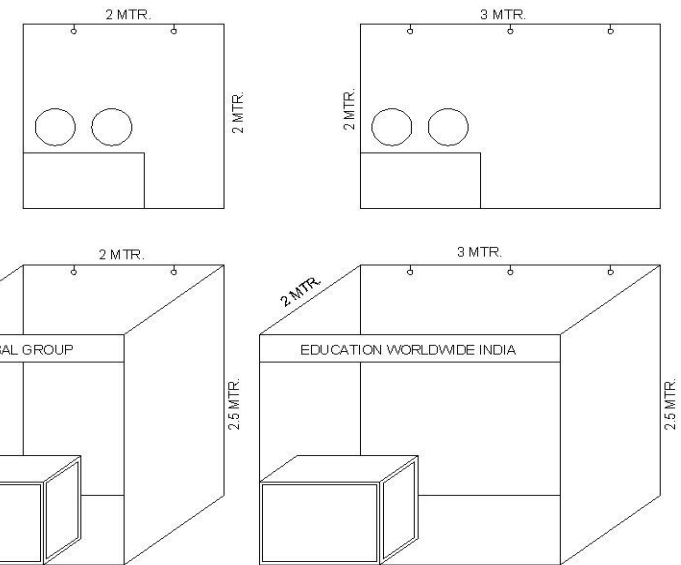

DON'T MISS!!!
BOOK YOUR BOOTH NOW