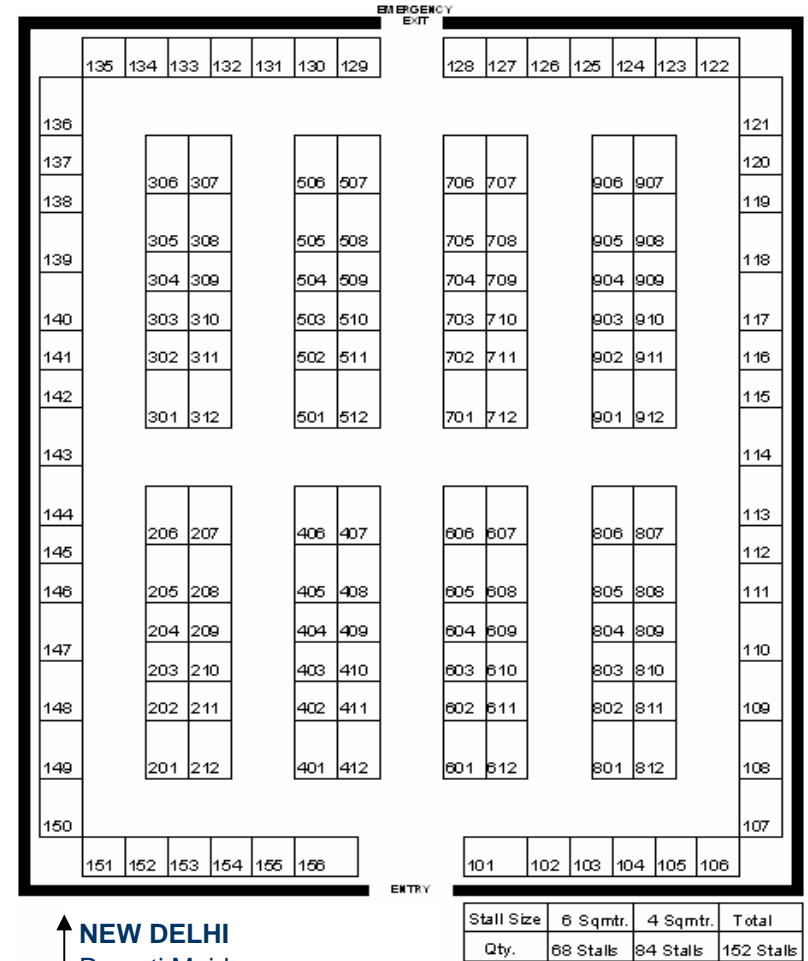

India International Education Fair - Fall 2010

Kathmandu - Bangalore - Hyderabad - New Delhi

KATHMANDU
The Everest Hotel
27th & 28th November 2010

BANGALORE
Hotel Le Meridien
04th & 05th December 2010

HYDERABAD
Hotel Taj Deccan
07th & 08th December 2010

NEW DELHI
Pragati Maidan
11th & 12th December 2010

City	Date	Venue*	4 Sq.Mtr. Booth	6 Sq.Mtr. Booth
Kathmandu	27th & 28th Nov 2010	The Everest Hotel	US\$ 1800	US\$ 2400
Bangalore	04th & 05th Dec 2010	Hotel Le Meridien	US\$ 1800	US\$ 2400
Hyderabad	07th & 08th Dec 2010	Hotel Taj Deccan	US\$ 1800	US\$ 2400
New Delhi	11th & 12th Dec 2010	Pragati Maidan	US\$ 1800	US\$ 2400
Corner Booth (Two side open) will cost 20% extra			Service Charge @ 10.00% Extra	

Gateway to World Education

MUMBAI
Nehru Centre
14th & 15th December 2010

CHANDIGARH
Hotel Aroma
18th & 19th December 2010

PATNA
Hotel Chanakya
22nd & 23rd December 2010

Stall Size	6 Sqmtr.	4 Sqmtr.	Total
Qty.	04 Stalls	30 Stalls	34 Stalls

RANCHI
Hotel Capitol Hill
25th & 26th December 2010

DON'T MISS!!!
BOOK YOUR BOOTH NOW

City	Date	Venue*	4 Sq.Mtr. Booth	6 Sq.Mtr. Booth
Mumbai	14th & 15th Dec 2010	Nehru Centre	US\$ 1800	US\$ 2400
Chandigarh	18th & 19th Dec 2010	The Aroma Hotel	US\$ 1800	US\$ 2400
Patna	22nd & 23rd Dec 2010	Hotel Chanakya	US\$ 1800	US\$ 2400
Ranchi	25th & 26th Dec 2010	Hotel Capitol Hill	US\$ 1800	US\$ 2400
Corner Booth (Two side open) will cost 20% extra			Service Charge @ 10.00% Extra	