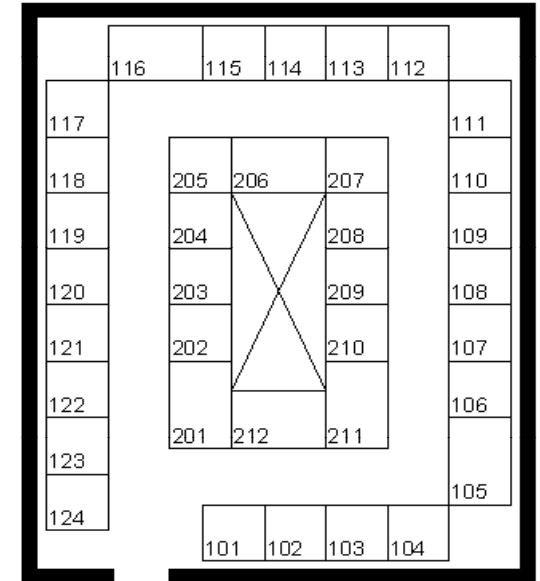

# India International Education Fair - May 2012

Patna - Ranchi

← **PATNA**  
Hotel Chanakya  
05th & 06th May 2012

Stall Size	6 Sqmtr.	4 Sqmtr.	Total
Qty.	15 Stalls	21 Stalls	36 Stalls

Graphical Representation of the Booth / Stall

→ **RANCHI**  
Radisson Blu Hotel  
08th & 09th May 2012

Stall Size	6 Sqmtr.	4 Sqmtr.	Total
Qty.	06 Stall	30 Stalls	36 Stalls

**DON'T MISS!!!**  
**BOOK YOUR BOOTH NOW**

City	Date	Venue*	4 Sq.Mtr. Booth	6 Sq.Mtr. Booth
Patna	05th & 06th May 2012	Hotel Chanakya	Rs. 48000	Rs. 72000
Ranchi	08th & 09th May 2012	Radisson Blu Hotel	Rs. 48000	Rs. 72000
<b>Corner Booth (Two side open) will cost 20% extra</b>			<b>Service Tax @12.36% Extra</b>	

Stall Size	6 Sqmtr.	4 Sqmtr.	Total
Qty.	04 Stalls	23 Stalls	27 Stalls

City	Date	Venue*	Single Table Space	Dual Table Space
Shillong	12th & 13th May 2012	Antons Hall	Rs. 48000/-	Rs. 72000/-
Guwahati	15th & 16th May 2012	Dynasty Hotel	Rs. 48000/-	Rs. 72000/-
			<b>Service Tax @ 12.36% Extra</b>	
City	Date	Venue*	4 Sq. Mtr.	6 Sq. Mtr.
Kathmandu	21st & 22nd May 2012	The Everest Hotel	Rs. 48000/-	Rs. 72000/-
<b>Corner Booth (Two side open) will cost 20% extra</b>			<b>Service Tax @ 12.36% Extra</b>	