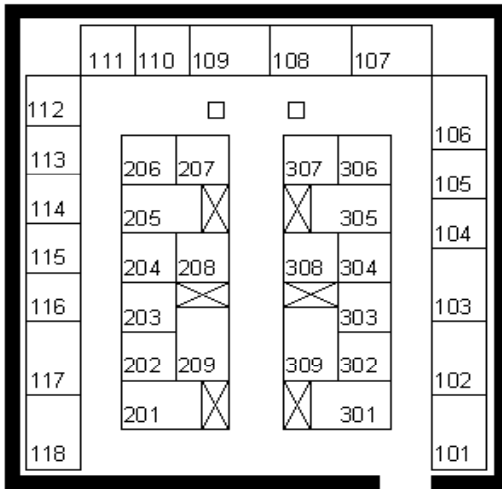

# India International Education Fair - May 2012

Patna - Ranchi

← **PATNA**  
Hotel Chanakya  
05th & 06th May 2012

Stall Size	6 Sqmtr.	4 Sqmtr.	Total
Qty.	15 Stalls	21 Stalls	36 Stalls

Graphical Representation of the Booth / Stall

→ **RANCHI**  
Radisson Blu Hotel  
08th & 09th May 2012

Stall Size	6 Sqmtr.	4 Sqmtr.	Total
Qty.	06 Stall	30 Stalls	36 Stalls

**DON'T MISS!!!**  
**BOOK YOUR BOOTH NOW**

City	Date	Venue*	4 Sq.Mtr. Booth	6 Sq.Mtr. Booth
Patna	05th & 06th May 2012	Hotel Chanakya	Rs. 48000	Rs. 72000
Ranchi	08th & 09th May 2012	Radisson Blu Hotel	Rs. 48000	Rs. 72000
<b>Corner Booth (Two side open) will cost 20% extra</b>			<b>Service Tax @12.36% Extra</b>	

Stall Size	6 Sqmtr.	4 Sqmtr.	Total
Qty.	04 Stalls	23 Stalls	27 Stalls

City	Date	Venue*	Single Table Space	Dual Table Space
Shillong	12th & 13th May 2012	Antons Hall	Rs. 48000/-	Rs. 72000/-
Guwahati	15th & 16th May 2012	Dynasty Hotel	Rs. 48000/-	Rs. 72000/-
			<b>Service Tax @ 12.36% Extra</b>	
City	Date	Venue*	4 Sq. Mtr.	6 Sq. Mtr.
Kathmandu	21st & 22nd May 2012	The Everest Hotel	Rs. 48000/-	Rs. 72000/-
<b>Corner Booth (Two side open) will cost 20% extra</b>			<b>Service Tax @ 12.36% Extra</b>	