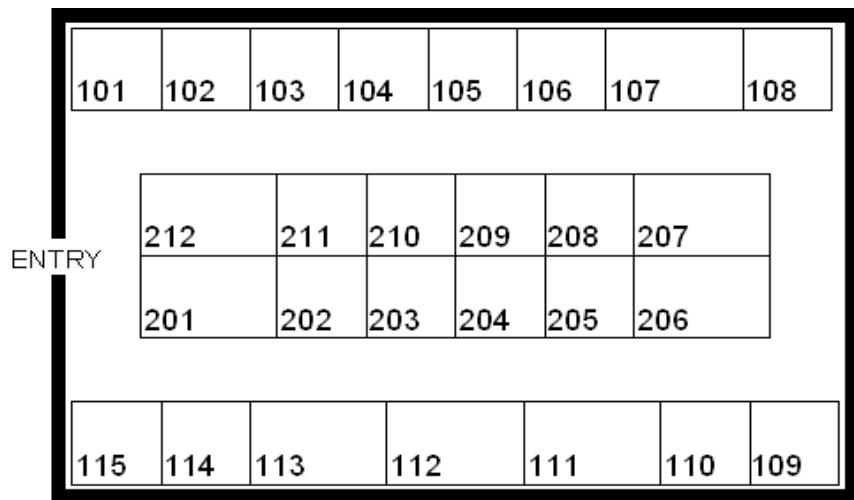

India International Education Fair - May 2012

Guwahati - Shillong - Kathmandu

SHILLONG
Antons Hall
12th & 13th May 2012