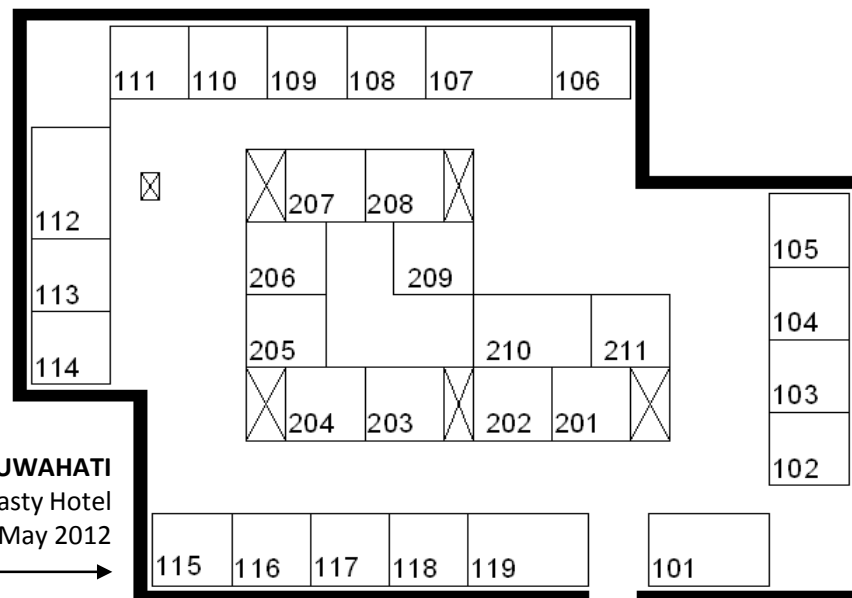

GUWAHATI
Dynasty Hotel
15th & 16th May 2012

KATHMANDU
The Everest Hotel
21st & 22nd May 2012