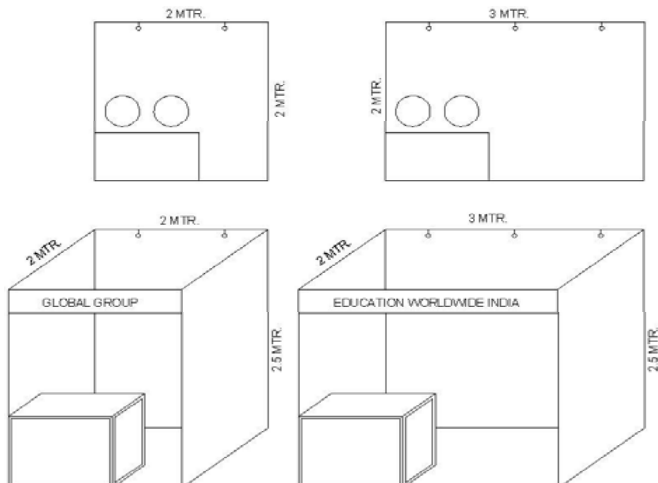

# India International Education Fair - May 2012

Patna - Ranchi

← **PATNA**  
Hotel Chanakya  
05th & 06th May 2012

Stall Size	6 Sqmtr.	4 Sqmtr.	Total
Qty.	15 Stalls	21 Stalls	36 Stalls

Graphical Representation of the Booth / Stall

→ **RANCHI**  
Radisson Blu Hotel  
08th & 09th May 2012

Stall Size	6 Sqmtr.	4 Sqmtr.	Total
Qty.	06 Stall	30 Stalls	36 Stalls

**DON'T MISS!!!**  
**BOOK YOUR BOOTH NOW**

City	Date	Venue*	4 Sq.Mtr. Booth	6 Sq.Mtr. Booth
Patna	05th & 06th May 2012	Hotel Chanakya	Rs. 48000	Rs. 72000
Ranchi	08th & 09th May 2012	Radisson Blu Hotel	Rs. 48000	Rs. 72000
<b>Corner Booth (Two side open) will cost 20% extra</b>			<b>Service Tax @12.36% Extra</b>	

Stall Size	6 Sqmtr.	4 Sqmtr.	Total
Qty.	04 Stalls	23 Stalls	27 Stalls

City	Date	Venue*	Single Table Space	Dual Table Space
Shillong	12th & 13th May 2012	Antons Hall	Rs. 48000/-	Rs. 72000/-
Guwahati	15th & 16th May 2012	Dynasty Hotel	Rs. 48000/-	Rs. 72000/-
			<b>Service Tax @ 12.36% Extra</b>	
City	Date	Venue*	4 Sq. Mtr.	6 Sq. Mtr.
Kathmandu	21st & 22nd May 2012	The Everest Hotel	Rs. 48000/-	Rs. 72000/-
<b>Corner Booth (Two side open) will cost 20% extra</b>			<b>Service Tax @ 12.36% Extra</b>	