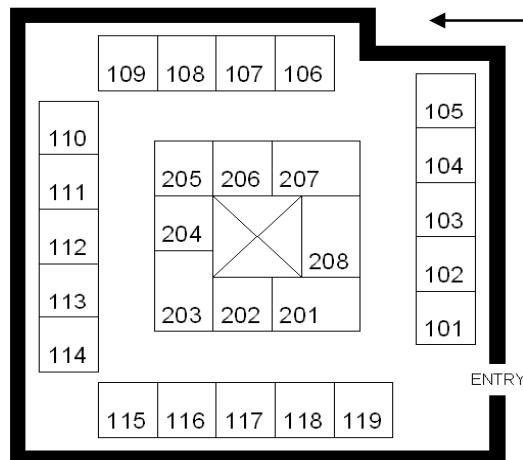

DON'T MISS!!!
BOOK YOUR BOOTH NOW

Stall Size	6 Sqmtr.	4 Sqmtr.	Total
Qty.	04 Stalls	23 Stalls	27 Stalls

City	Date	Venue*	Single Table Space	Dual Table Space
Shillong	12th & 13th May 2012	Antons Hall	Rs. 48000/-	Rs. 72000/-
Guwahati	15th & 16th May 2012	Dynasty Hotel	Rs. 48000/-	Rs. 72000/-
			Service Tax @ 12.36% Extra	
City	Date	Venue*	4 Sq. Mtr.	6 Sq. Mtr.
Kathmandu	21st & 22nd May 2012	The Everest Hotel	Rs. 48000/-	Rs. 72000/-
Corner Booth (Two side open) will cost 20% extra			Service Tax @ 12.36% Extra	

* Organizers reserve the right to change the venue / layout at their sole discretion.