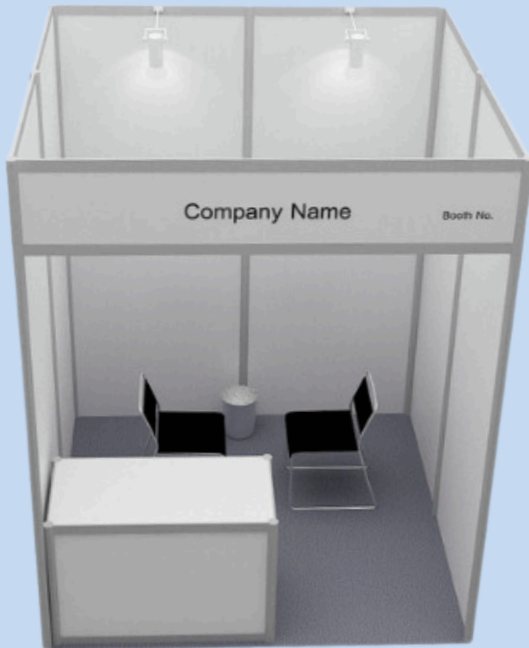

FLOOR PLAN

20th July 2024
Hotel Le Meridien, New Delhi

For More Information
www.eduworlwideindia.com

Call to reserve your space:

+91 9811663707

STALL SIZES

4 Sq. Mtr. Stall

Wall Creatives (Full Backdrop)

- Side Wall - 185 mm x 240 mm
- Back Wall - 185 mm x 240 mm

6 Sq. Mtr. Stall

Wall Creatives (Full Backdrop)

- Side Wall - 185 mm x 240 mm
- Back Wall - 285 mm x 240 mm

STALL DELIVERABLES

- 1 Table
- 2-3 Chairs
- 2-3 Spot Lights
- Electrical Point
- Paper Bin
- Name Board Fascia
- Table Cloth
- Stall Carpet
- 2 times Tea / Coffee & Cookies
- 2-3 Buffet Lunch