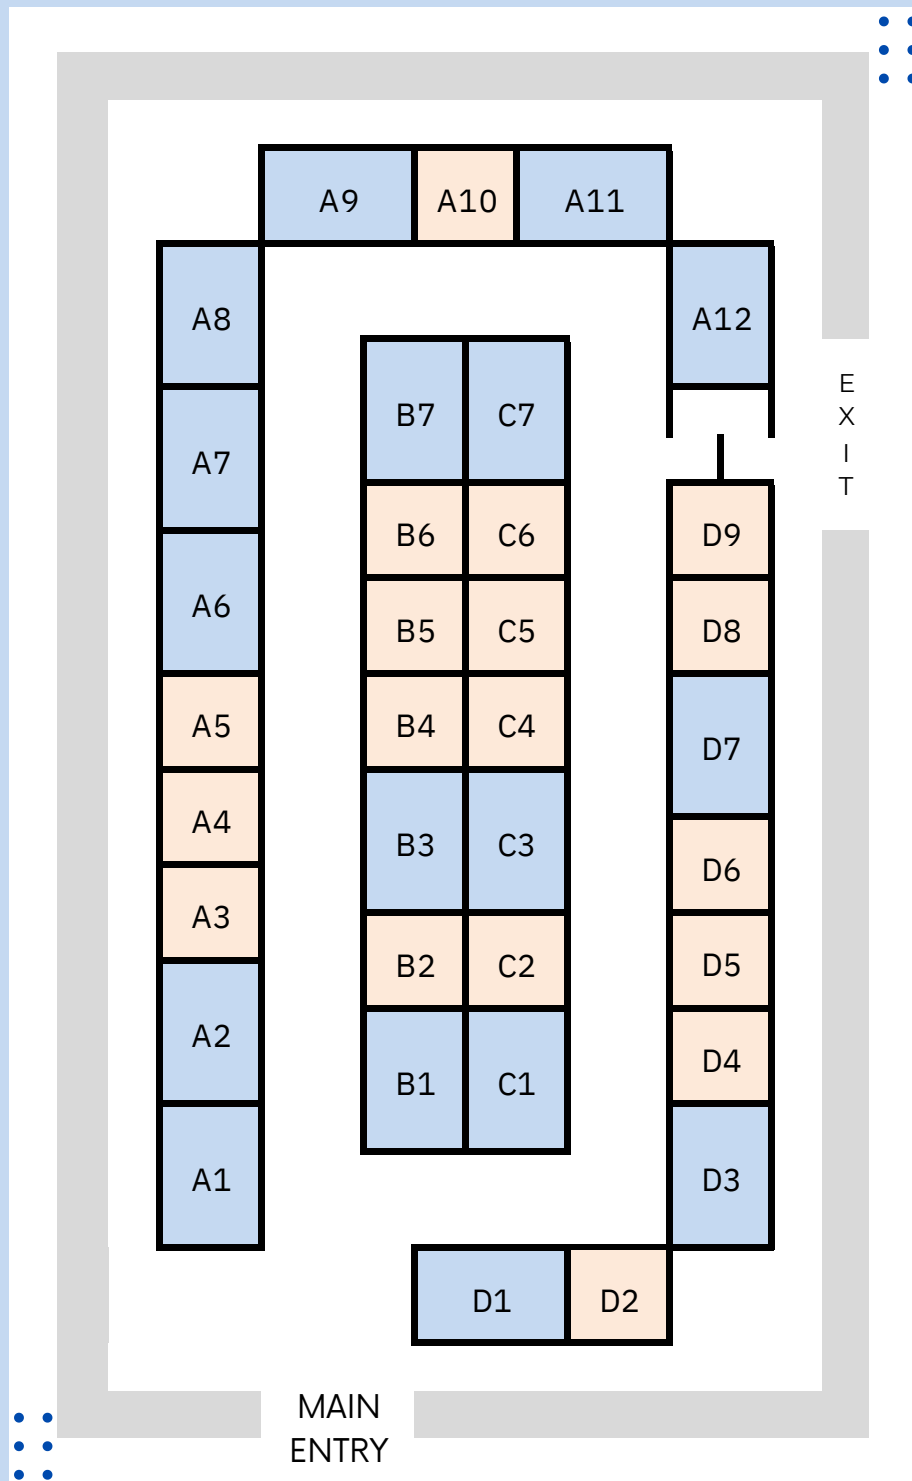

FLOOR PLAN

20th July 2024
Hotel Le Meridien, New Delhi

For More Information
www.eduworlwideindia.com

Call to reserve your space:

+91 9811663707

STALL SIZES

4 Sq. Mtr. Stall

Wall Creatives (Full Backdrop)

- Side Wall - 185 mm x 240 mm
- Back Wall - 185 mm x 240 mm

6 Sq. Mtr. Stall

Wall Creatives (Full Backdrop)

- Side Wall - 185 mm x 240 mm
- Back Wall - 285 mm x 240 mm

STALL DELIVERABLES

- 1 Table
- 2-3 Chairs
- 2-3 Spot Lights
- Electrical Point
- Paper Bin
- Name Board Fascia
- Table Cloth
- Stall Carpet
- 2 times Tea / Coffee & Cookies
- 2-3 Buffet Lunch